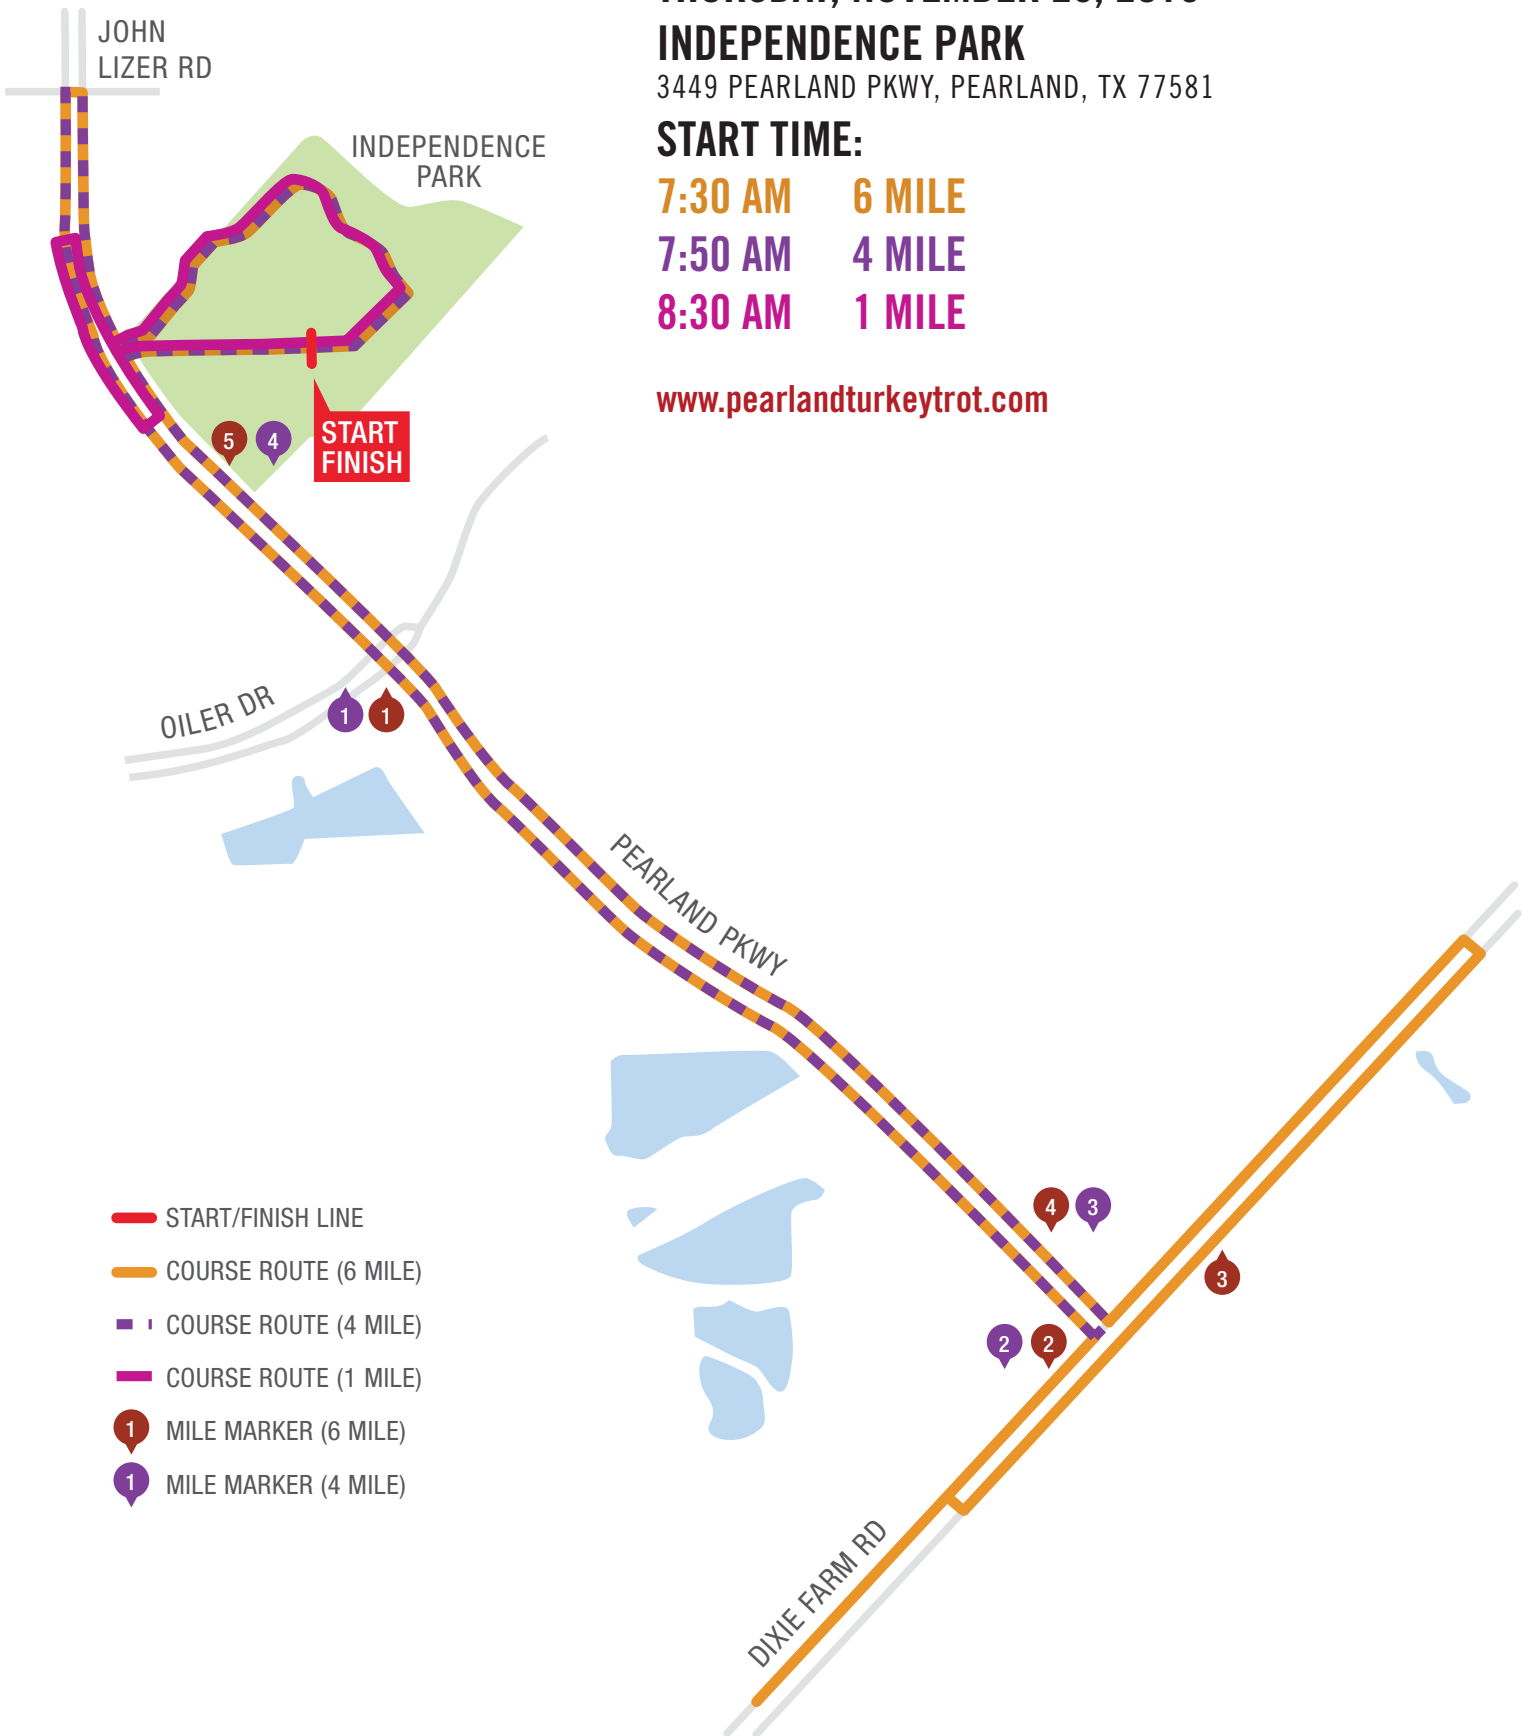

# COURSE MAP

**THURSDAY, NOVEMBER 28, 2019**

**INDEPENDENCE PARK**

3449 PEARLAND PKWY, PEARLAND, TX 77581

**START TIME:**

**7:30 AM 6 MILE**

**7:50 AM 4 MILE**

**8:30 AM 1 MILE**

[www.pearlandturkeytrot.com](http://www.pearlandturkeytrot.com)

- START/FINISH LINE
- COURSE ROUTE (6 MILE)
- - COURSE ROUTE (4 MILE)
- COURSE ROUTE (1 MILE)
- 1 MILE MARKER (6 MILE)
- 1 MILE MARKER (4 MILE)